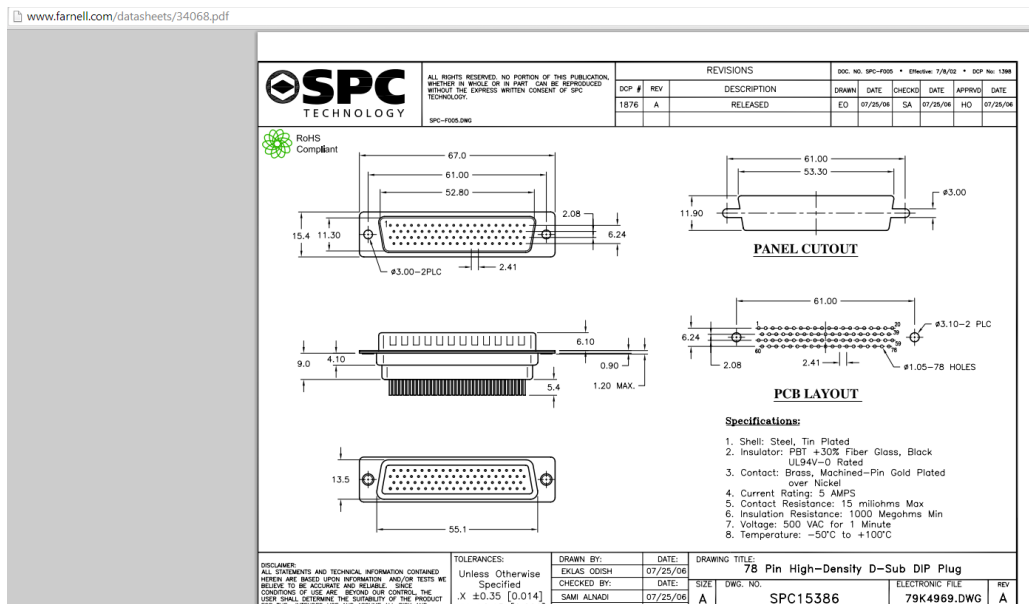

MC Switch Module DSub Connectors

Date: 02.03.2015

Solution:

| Module | Terminating Connector | Mating Connector |
|--------|----------------------------|--------------------------|
| MC3120 | DB78 HD connector (Female) | DB78 HD connector (Male) |
| MC132 | “ | “ |
| MC3164 | “ | “ |
| MC3324 | “ | “ |
| MC3416 | “ | “ |
| MC3534 | “ | “ |
| MC3648 | “ | “ |