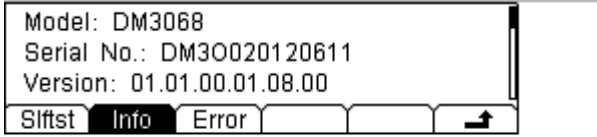

How to Expand Model Information for the DM3068

*Date:*08/26/2013

Solution:

Follow the steps below:

- 1. Press 'Utility'
- 2. Select 'T/C'
- 3. Hold the fifth key for 3s to show the ex version
- 4. Hold the same key for 3s to hide the ex version