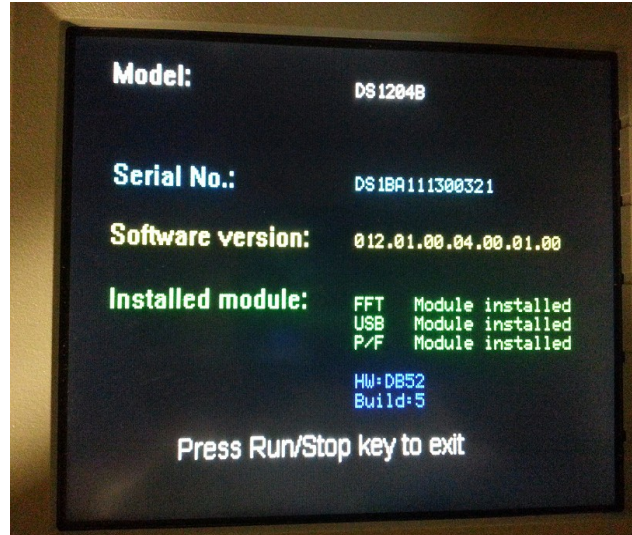

## How to find the DS1000B Hardware revision

*Date:*08/01/2013

*Solution:* To find the expanded Hardware Revision of the DS1000B series, follow these easy steps:

1. Press Utility
2. Press the Down Arrow to reach Menu 3/3
3. Press System Info
4. Press CH1 twice > CH2 twice > MATH once
5. You should now see the following screen: